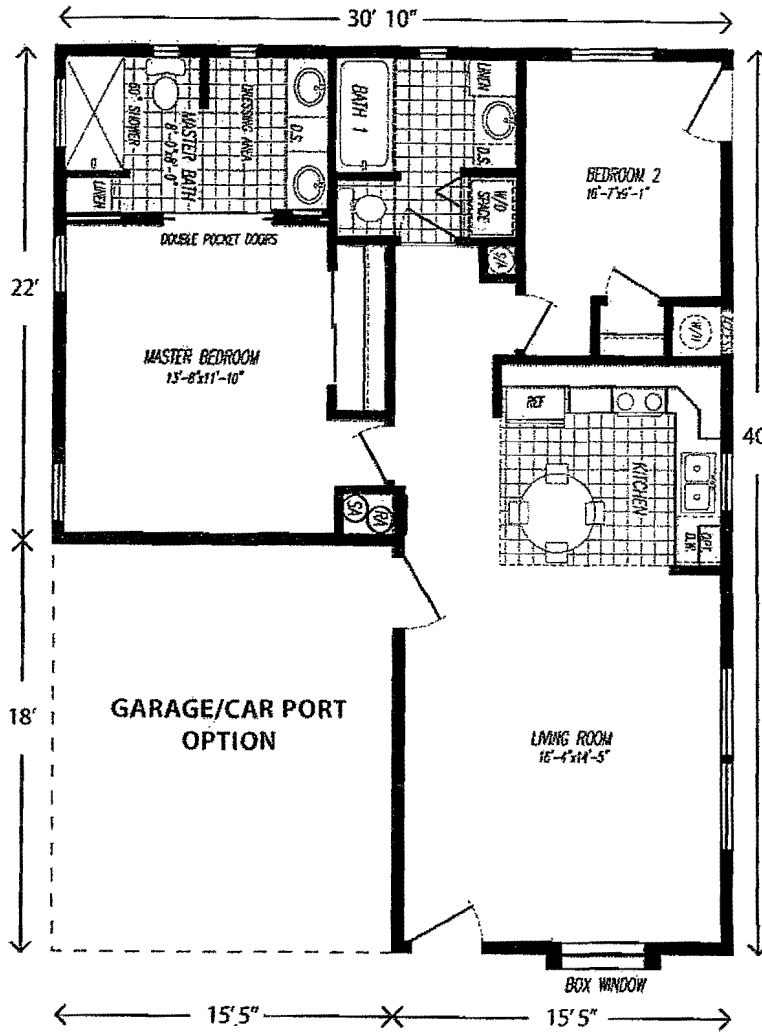

Chandler

Model: 0932-204

Livable Sq. Ft. 986
 Porch Sq. Ft. 0
 Approximate Sq. Ft. 986

ALTERNATE KITCHEN

RANCH ELEVATION A

SANTA FE ELEVATION B

The Resort

1101 South Ellsworth Road Mesa, Arizona 85208