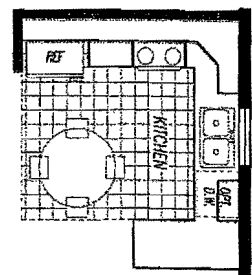

Chandler

Model: 0932-204

Livable Sq. Ft. 986
 Porch Sq. Ft. 0
 Approximate Sq. Ft. 986

ALTERNATE KITCHEN

RANCH ELEVATION A

SANTA FE ELEVATION B

The Resort

1101 South Ellsworth Road Mesa, Arizona 85208