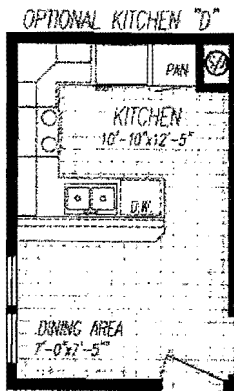

# Mesa

Model: 0834-102

Livable Sq. Ft. 1049  
 Porch Sq. Ft. 40  
 Approximate Total Sq. Ft. 1089