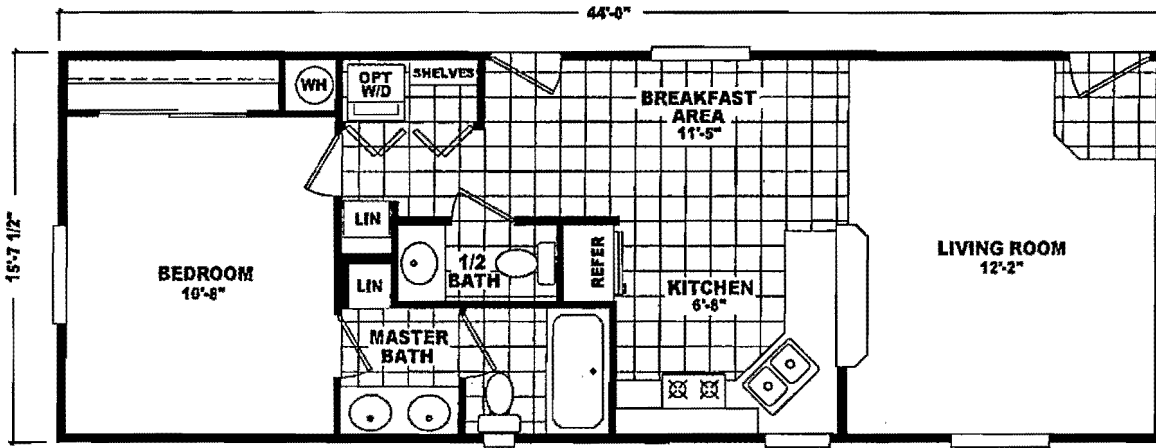

NOTE: This side high roof side

MODEL: AL-4416A
APPROXIMATELY 687 SQ. FT.
1 BEDROOM, 1 1/2 BATH
REVISED: 17 MAY 10